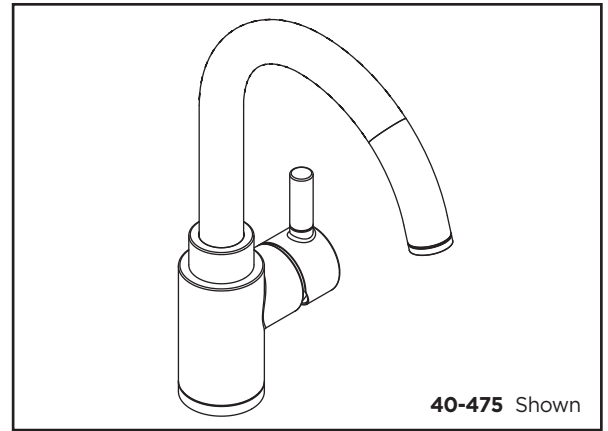

# 40-475 Series Wicker Park™ Single Handle Pull-Down Kitchen Faucet

## Features:

- Contemporary styling
- Ceramic disc cartridge
- Single hole application. Optional 8" deck plate 97-348 (not shipped with the faucet ) for 3 hole mounting
- Aerated spray function
- 15 3/16" Spout Height
- 8" - 46" spout with flexible hose reach
- Swivel spout
- Chrome and Stainless Steel finishes
- 2.2 gpm (8.3 L/min) Maximum Aerator at 60 psi
- Lead free waterways per CA AB 1953
- Fully ADA compliant
- Limited Lifetime warranty