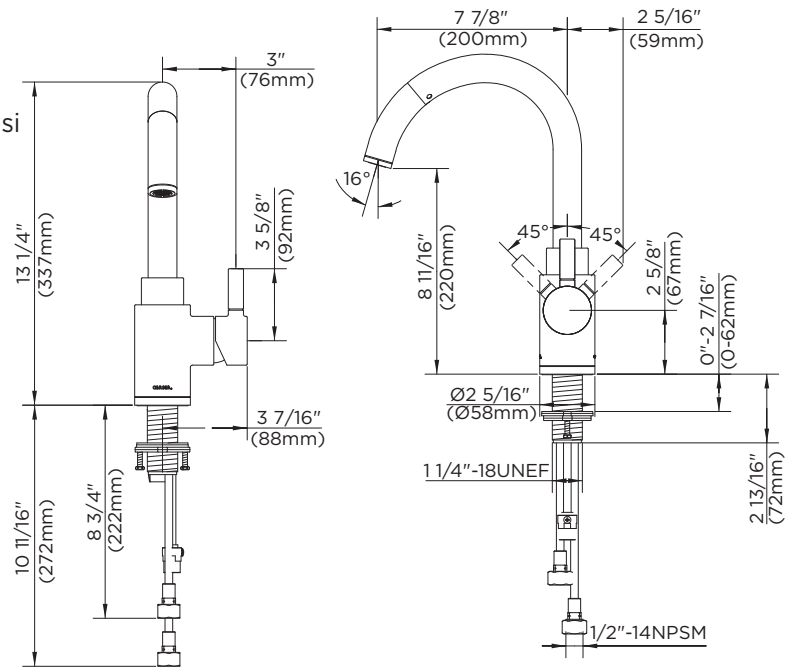

Suffixes Available:

None

Job Name	
Date	
Model Specified	
Quantity	
Customer	
Contractor	
Architect/engineer	

Gerber Toll Free Technical Support: 888-648-6466
www.gerberonline.com