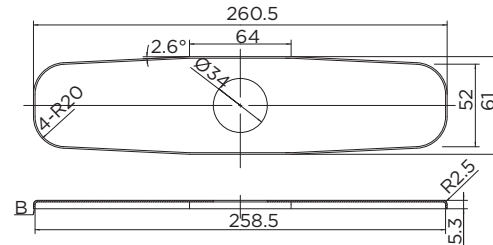

Suffixes Available:

None

Job Name	
Date	
Model Specified	
Quantity	
Customer	
Contractor	
Architect/engineer	

Gerber Toll Free Technical Support: 888-648-6466
www.gerberonline.com